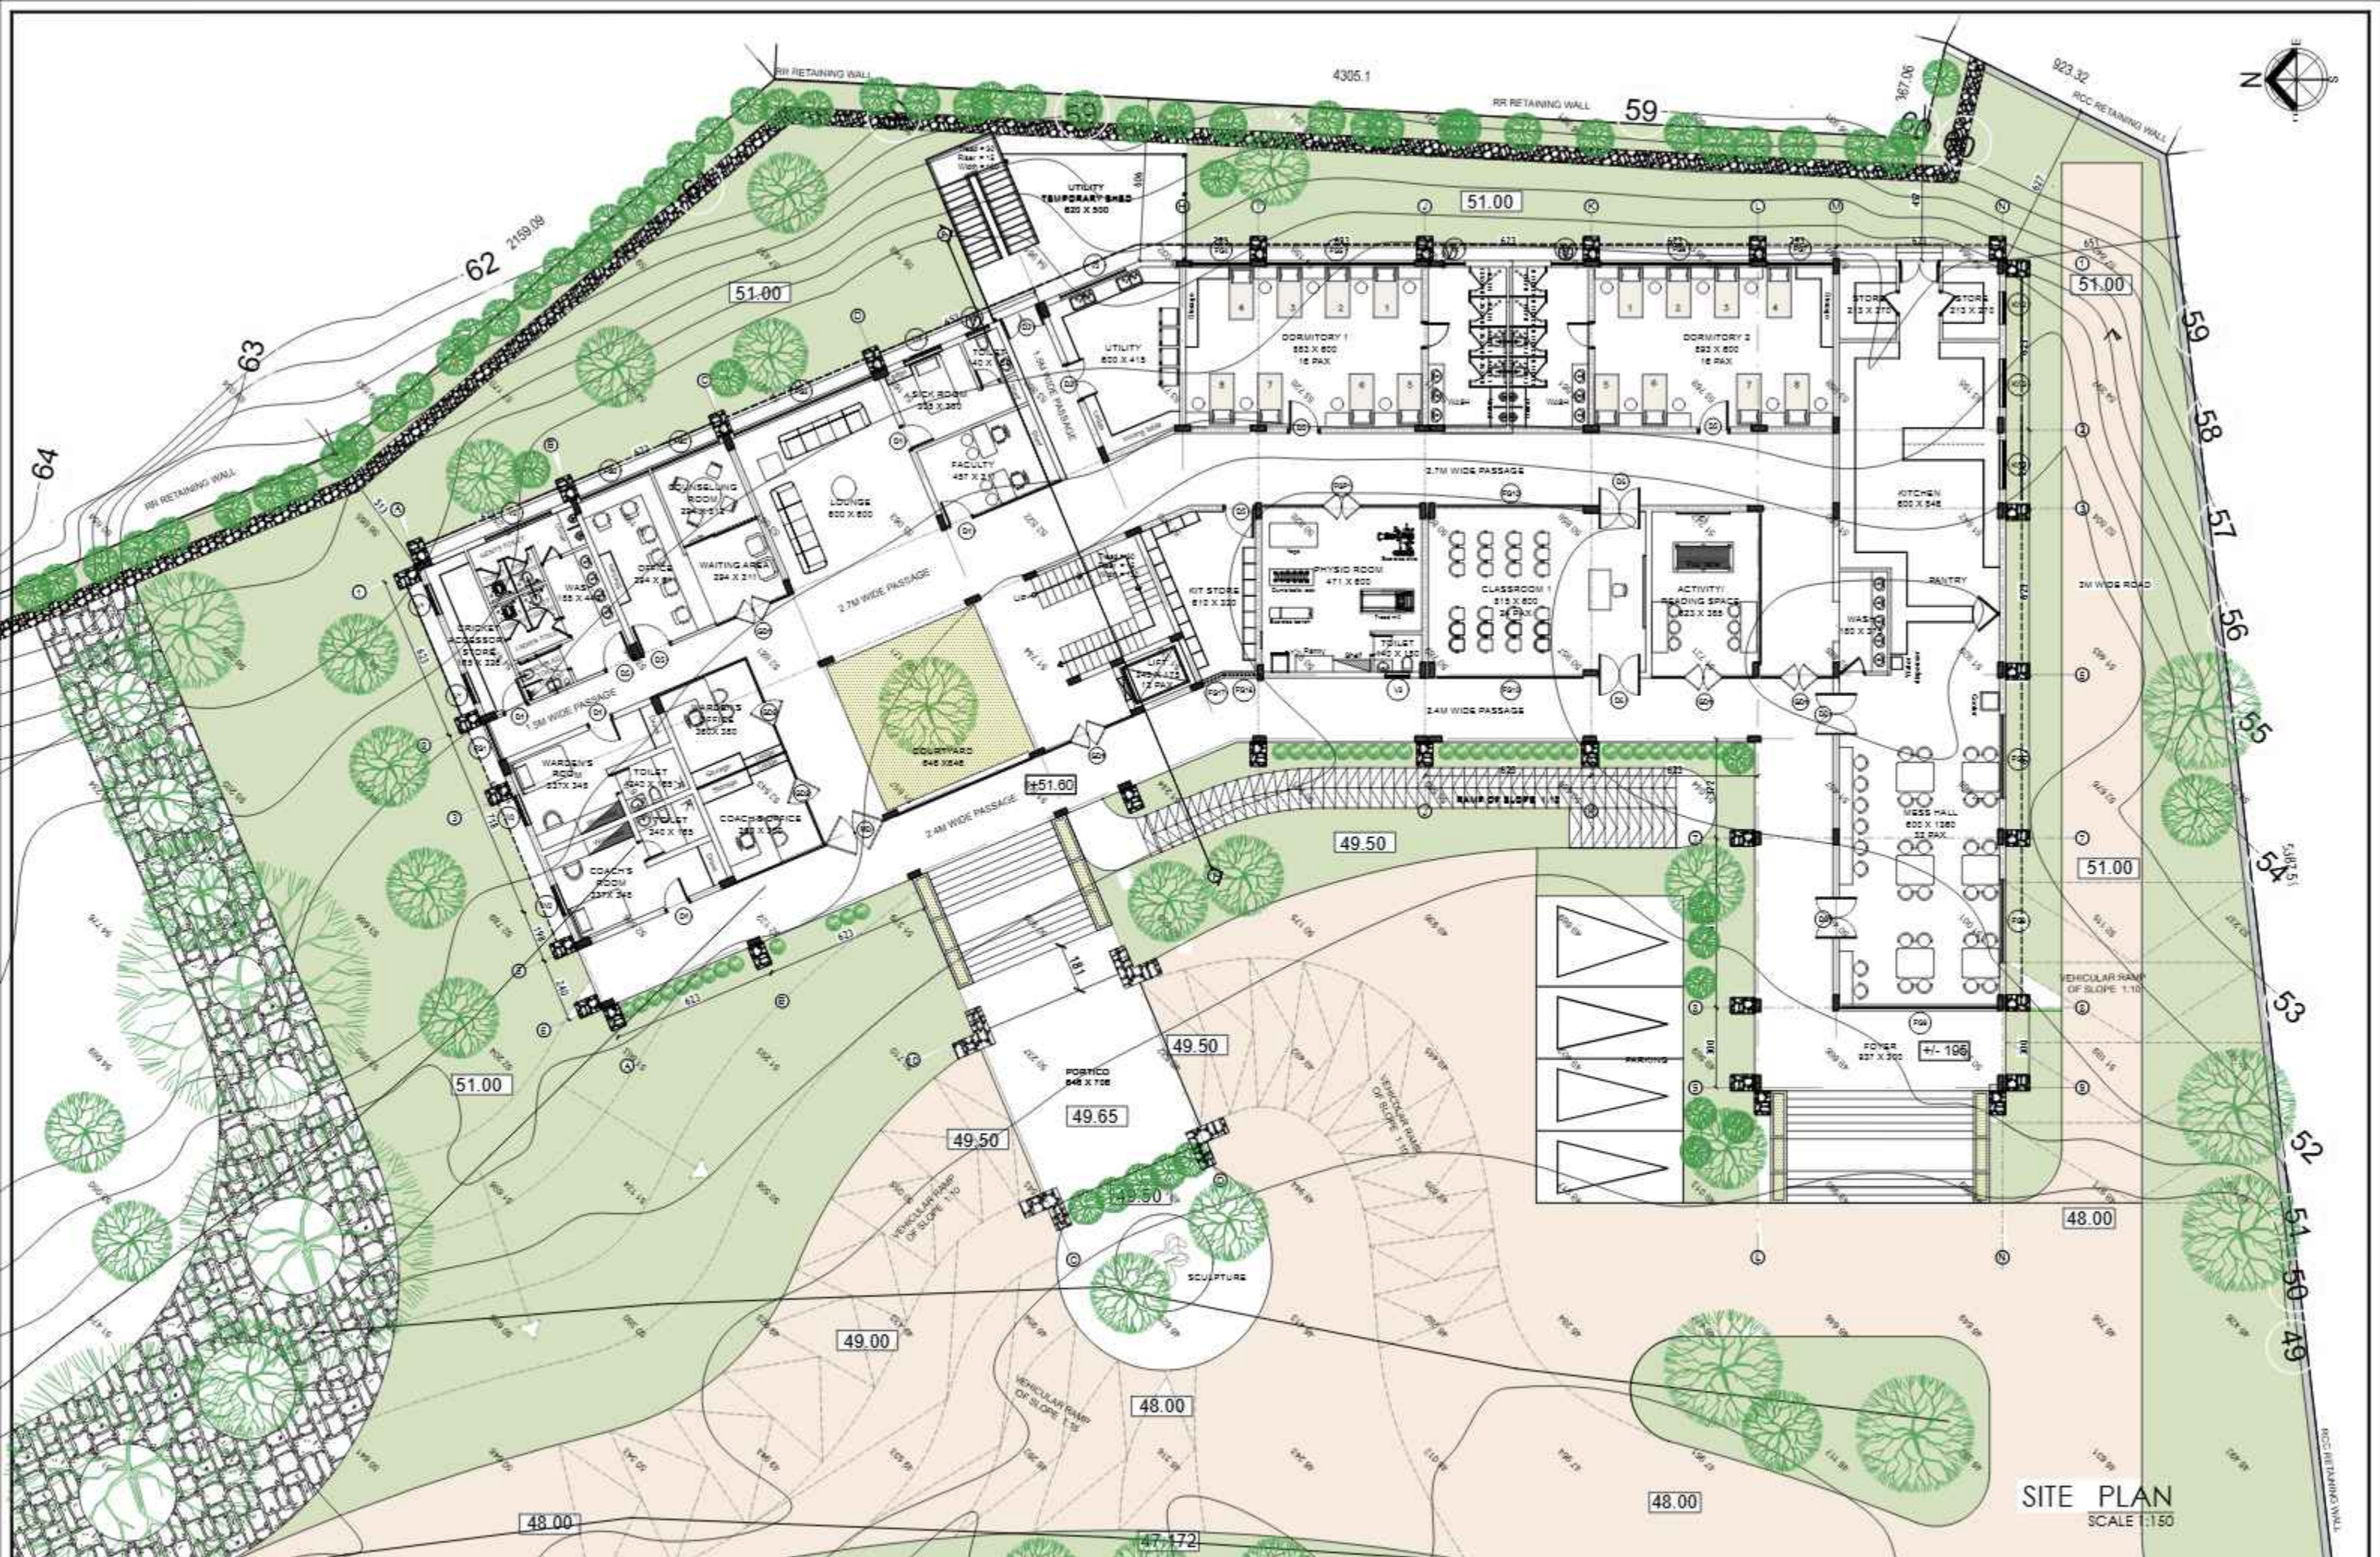

SITE PLAN
SCALE: 1:150

SHIBU ABOOSALL ARCHITECTS ARCHITECTS | ENGINEERS | INTERIOR DESIGNERS		JOB TITLE: KOTA THODUPUZHA	
No. 07, C-Street, Jawahar Nagar, Kausar, PO, Tiruvannamalai, Tamil Nadu, India. Pin: 605 003 Tel: +91 471 2315584, Mobile: +91 9846175656, E: shibu@shibuarchitects.com		DRAWING TITLE: SITE FLOOR PLAN	
www.shibuarchitects.org		SCALE: 1:150	DRAWN: AEP
DATE: 21.01.2025	CHECKED: SA	DWG NO:	0
		SHEET NO:	A2 01 OF 01