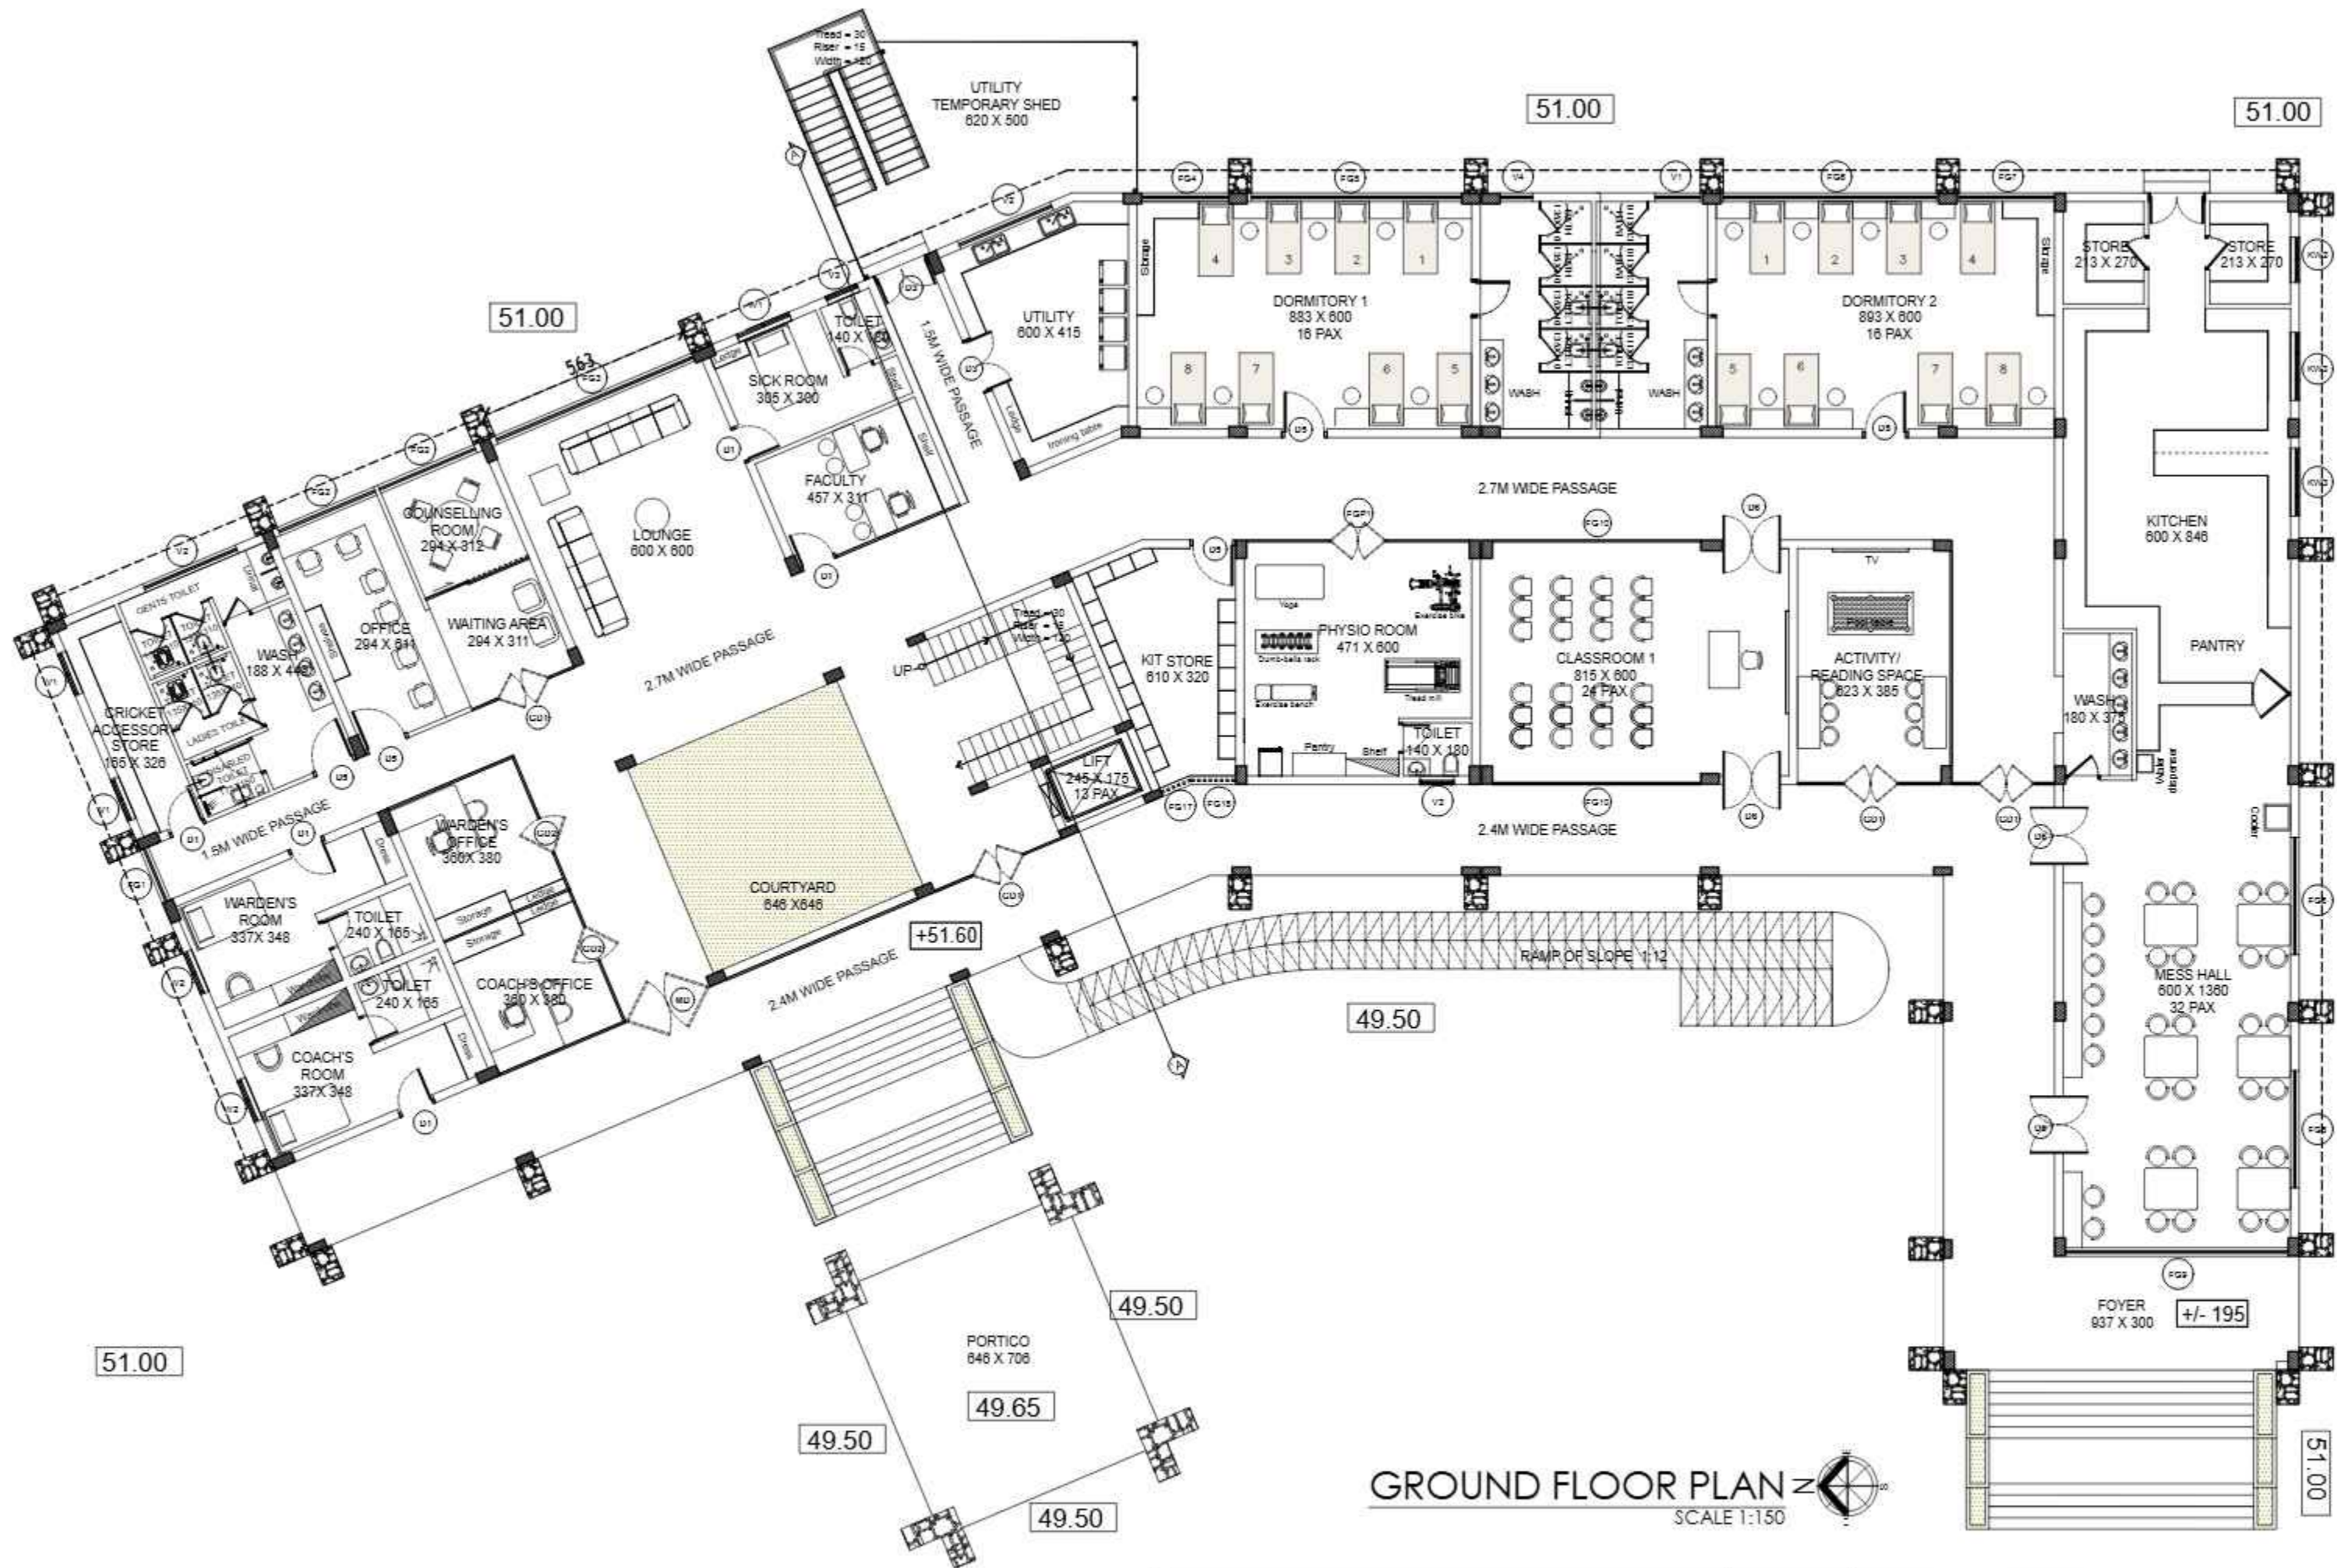

COPYRIGHT : The drawing and the design it covers are the property of shibuaboosali architects and should not be reproduced in any form by any means ,electronic,mechanical, photocopying, recording or otherwise or used for any purpose other than that mentioned without the prior written consent of the architects.

GROUND FLOOR PLAN
SCALE 1:150

SHIBU ABOOSALI ARCHITECTS ARCHITECTS | ENGINEERS | INTERIOR DESIGNERS		JOB TITLE		KCA, THODUPUZZHA, ACADEMY			
No: 07, C-Street, Jawahar Nagar, Kaudiar PO, Trivandrum-695003 Tel: +91 471 2315584, Mobile: +91 9846175656, E: sa.architects1@gmail.com www.saarchitects.org		DRAWING TITLE		GROUND FLOOR PLAN			
SCALE	1:150	DRAWN		DWG NO.			
DATE	13.02.2025	CHECKED	SA	REV	0	SHEET SIZE	A3 01 OF 03