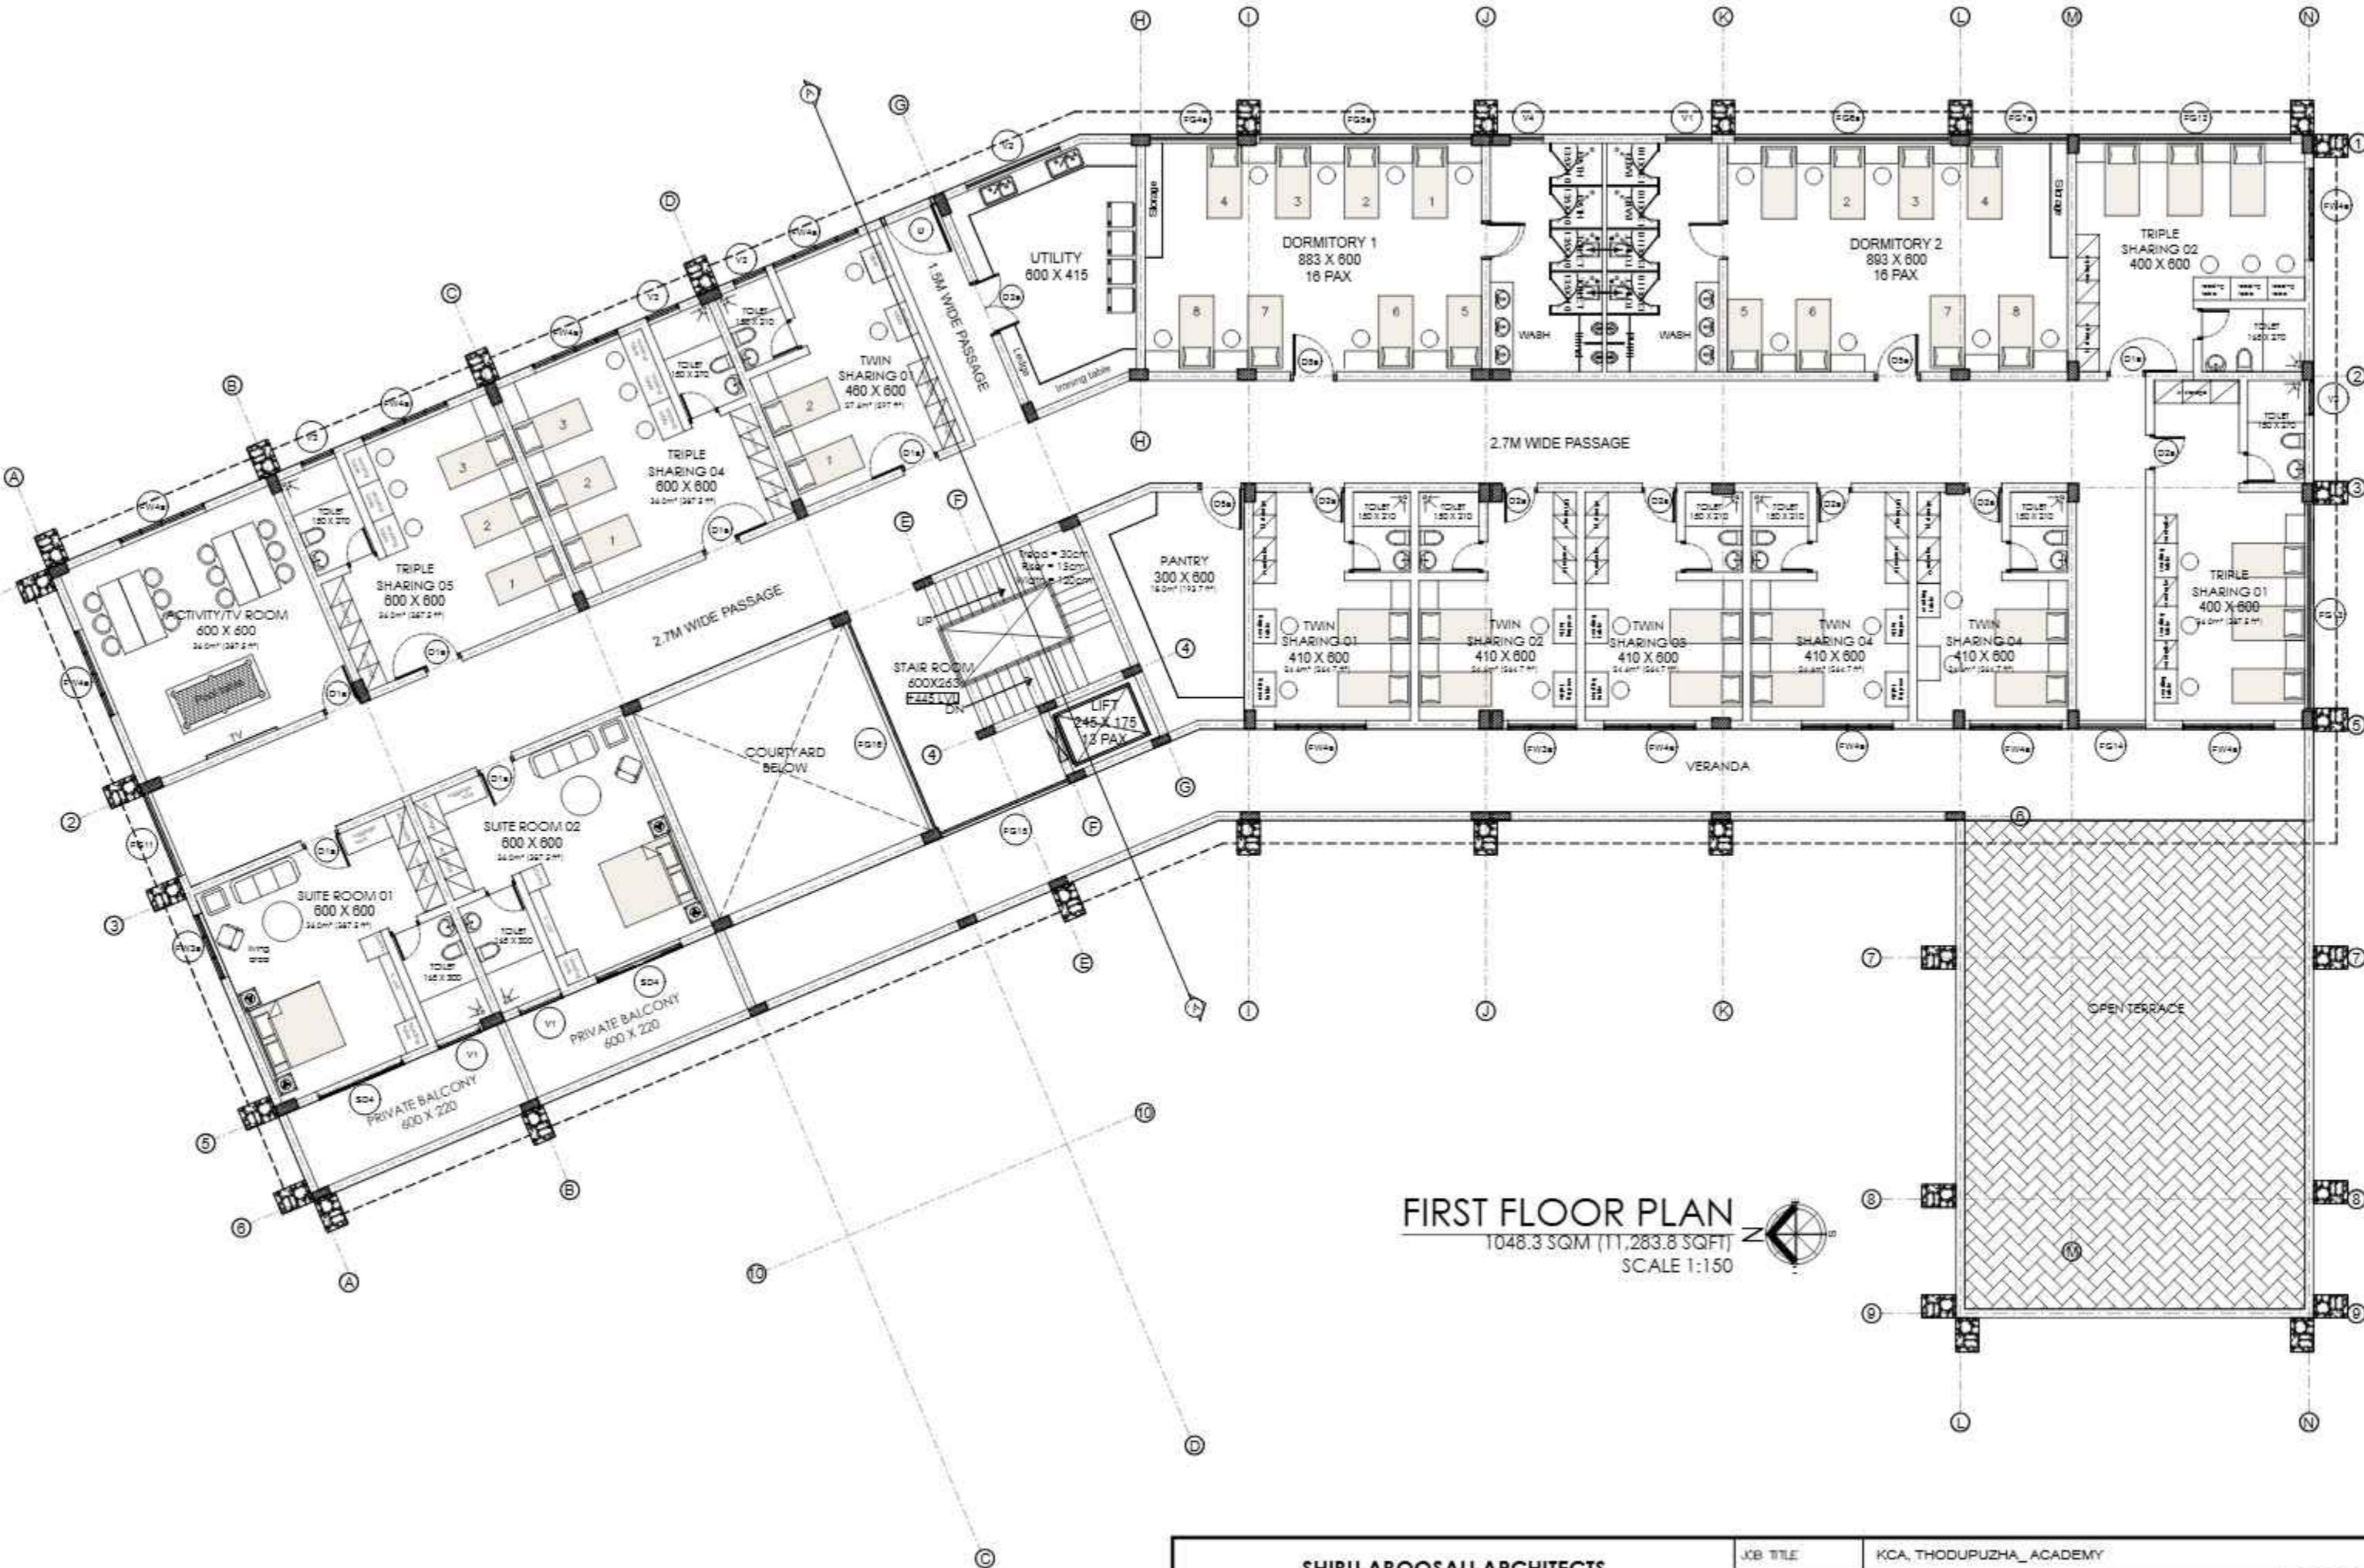

COPYRIGHT : The drawing and the design it covers are the property of shibuaboosali architects and should not be reproduced in any form by any means ,electronic,mechanical, photocopying, recording or otherwise or used for any purpose other than that mentioned without the prior written consent of the architects.

FIRST FLOOR PLAN
1048.3 SQM (11,283.8 SQFT)
SCALE 1:150

SHIBU ABOOSALI ARCHITECTS ARCHITECTS | ENGINEERS | INTERIOR DESIGNERS		JOB TITLE		KCA, THODUPUZZHA, ACADEMY	
No: 07, C-Street, Jawahar Nagar, Kaudiar PO, Trivandrum-695003 Tel: +91 471 2315584, Mobile: +91 9846175656; E: sa.architects1@gmail.com www.saarchitects.org		DRAWING TITLE		FIRST FLOOR PLAN	
SCALE	1:150	DRAWN		DWG NO.	
DATE	13.02.2025	CHECKED	SA	REV	0
		SHEET SIZE	A3	02 OF 03