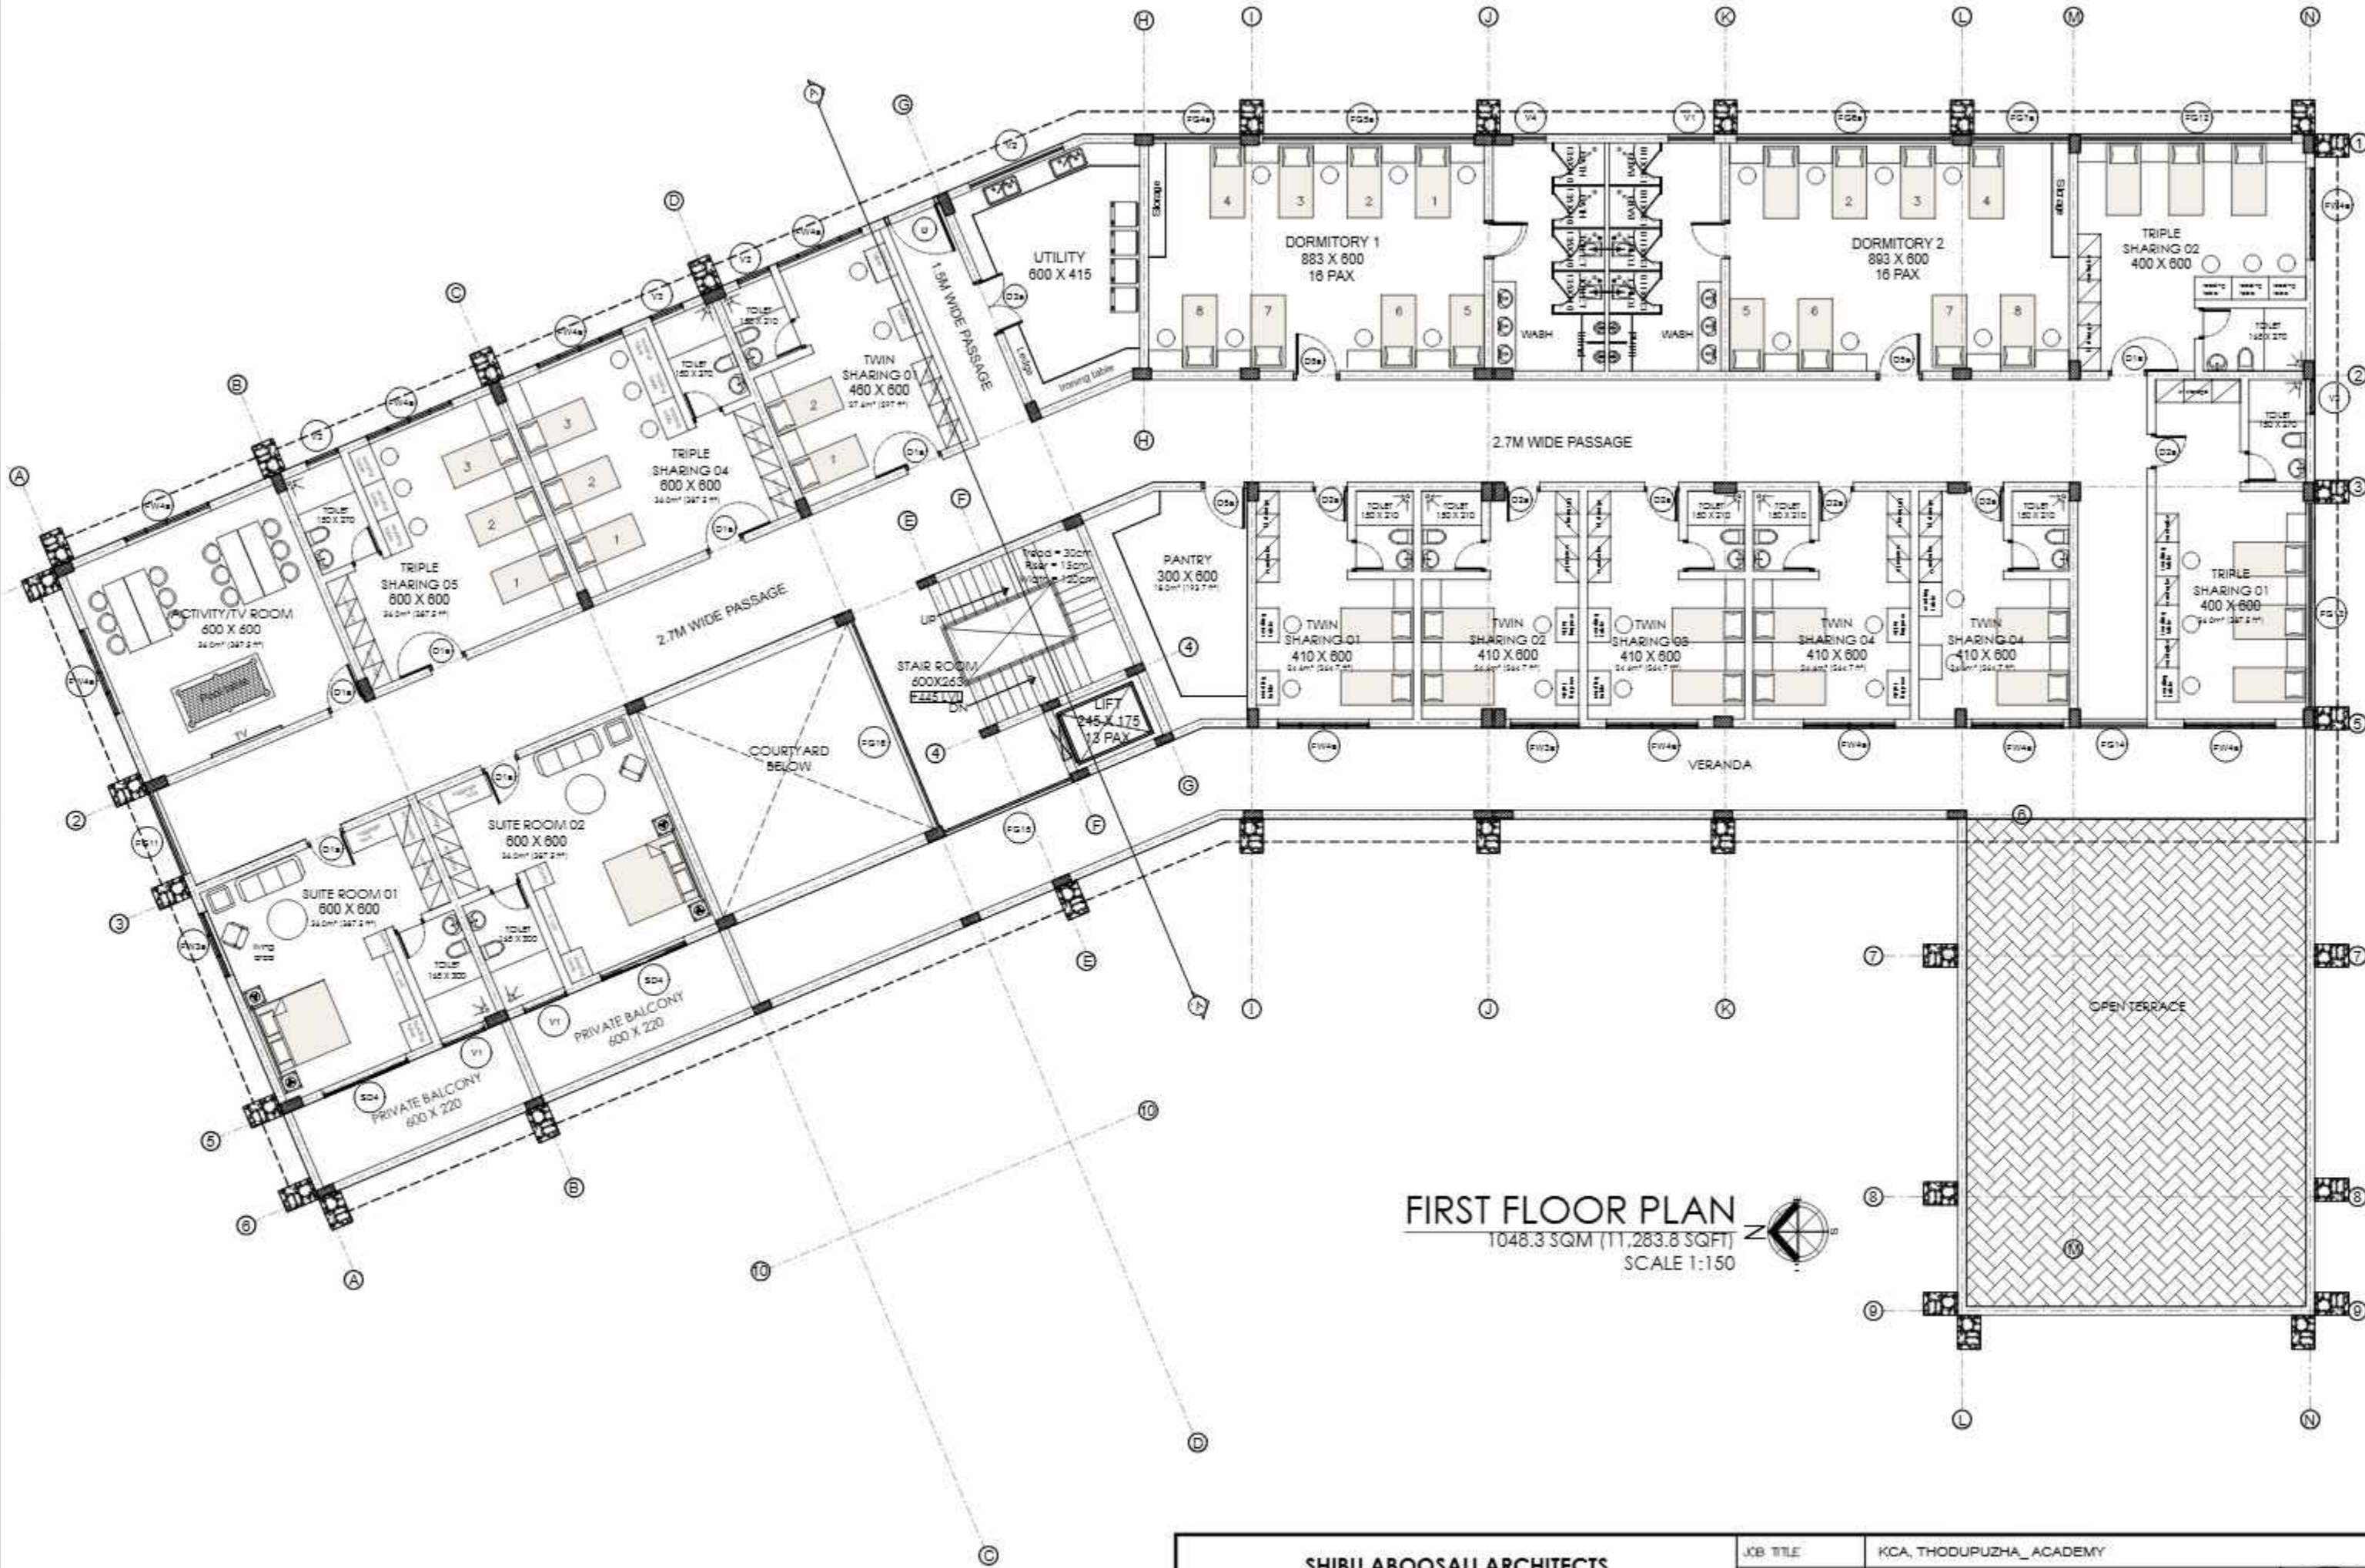

COPYRIGHT : The drawing and the design it covers are the property of shibuaboosali architects and should not be reproduced in any form by any means ,electronic,mechanical, photocopying, recording or otherwise or used for any purpose other than that mentioned without the prior written consent of the architects.

FIRST FLOOR PLAN
1048.3 SQM (11,283.8 SQFT)
SCALE 1:150

SHIBU ABOOSALI ARCHITECTS ARCHITECTS | ENGINEERS | INTERIOR DESIGNERS		JOB TITLE		KCA, THODUPUZZHA, ACADEMY	
No: 07, C-Street, Jawahar Nagar, Kaudiar PO, Trivandrum-695003 Tel: +91 471 2315584, Mobile: +91 9846175656; E: sa.architects1@gmail.com www.saarchitects.org		DRAWING TITLE		FIRST FLOOR PLAN	
SCALE	1:150	DRAWN		DWG NO.	
DATE	13.02.2025	CHECKED	SA	REV	0
		SHEET SIZE	A3	OF	03