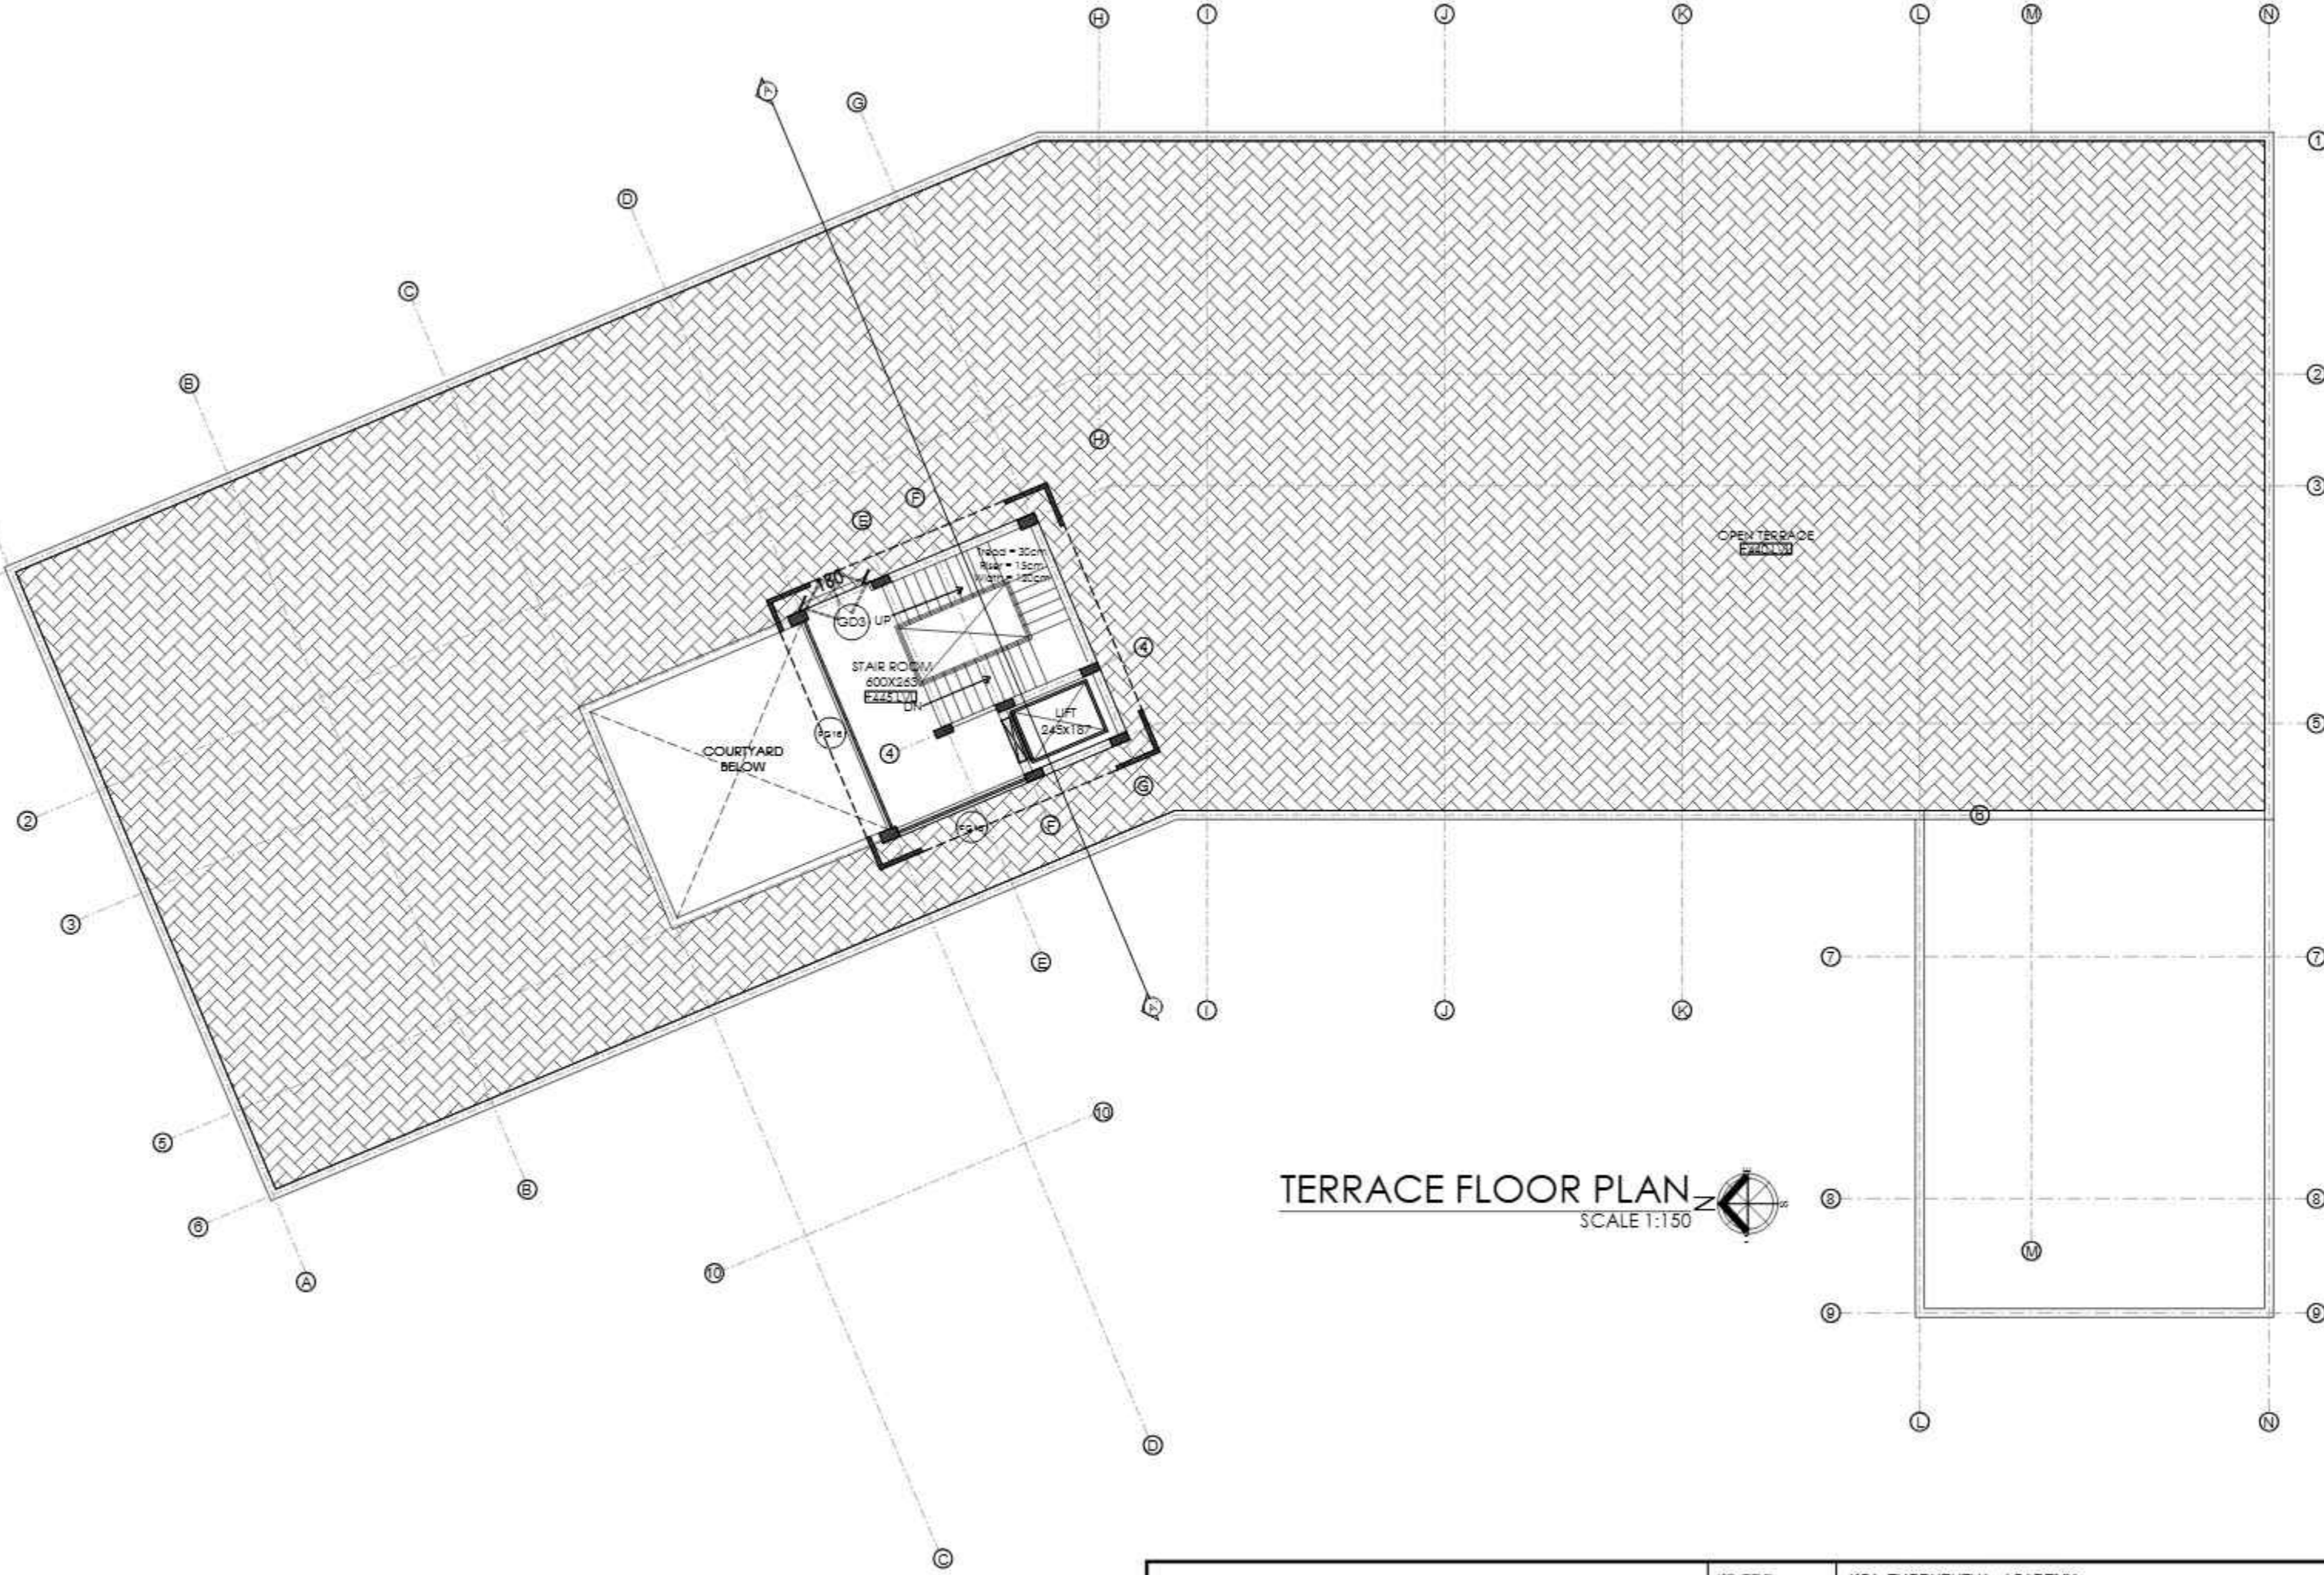

JOB TITLE	KCA THODUPUZHA		
DRAWING TITLE	GROUND FLOOR PLAN WITH STRUCTURAL DETAILS		
SCALE	1:150	DRAWN	ARP
DATE	03.12.2024	CHECKED	SA
		REV	0
		SHEET SIZE	A2
		01 OF 01	

COPYRIGHT : The drawing and the design it covers are the property of shibuaboosali architects and should not be reproduced in any form by any means ,electronic,mechanical, photocopying, recording or otherwise or used for any purpose other than that mentioned without the prior written consent of the architects.