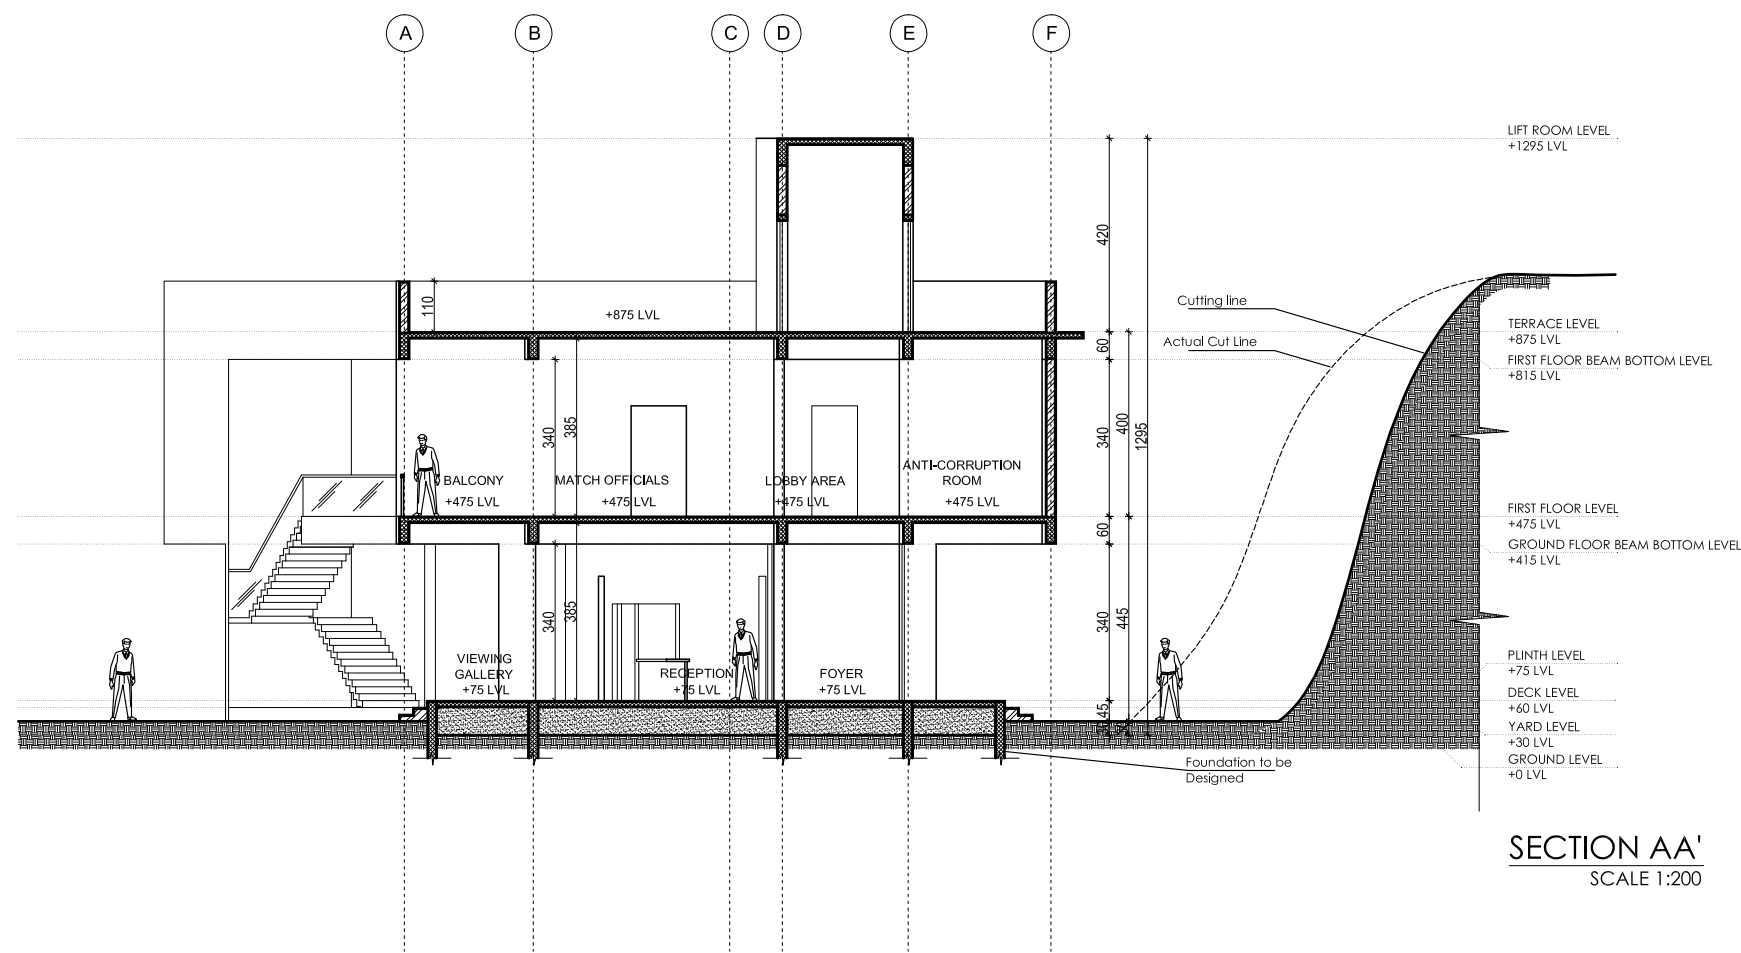

SECTION AA'
SCALE 1:200

SECTION BB'
SCALE 1:200

SECTION CC'
SCALE 1:150

FOR TENDER PURPOSE ONLY

SHIBU ABOOSALI ARCHITECTS ARCHITECTS ENGINEERS INTERIOR DESIGNERS		KCA CRICKET STADIUM, MANGALAPURAM							
First Floor, No.7, C-Street, Jawahar Nagar, Kaudiar PO, Trivandrum-695003 Tel: +91 471 2315584, Mobile: +91 9846175656, E: sa.architects@gmail.com www.saarchitects.org		JOB TITLE		DRAWING TITLE					
		SCALE 1:150		DRAWN ANOOP		DWG NO. SAA/21KCA/AD-04			
		DATE 03-09-2021		CHECKED SA		REV 04			
				SHEET SIZE A2		04 OF 05			