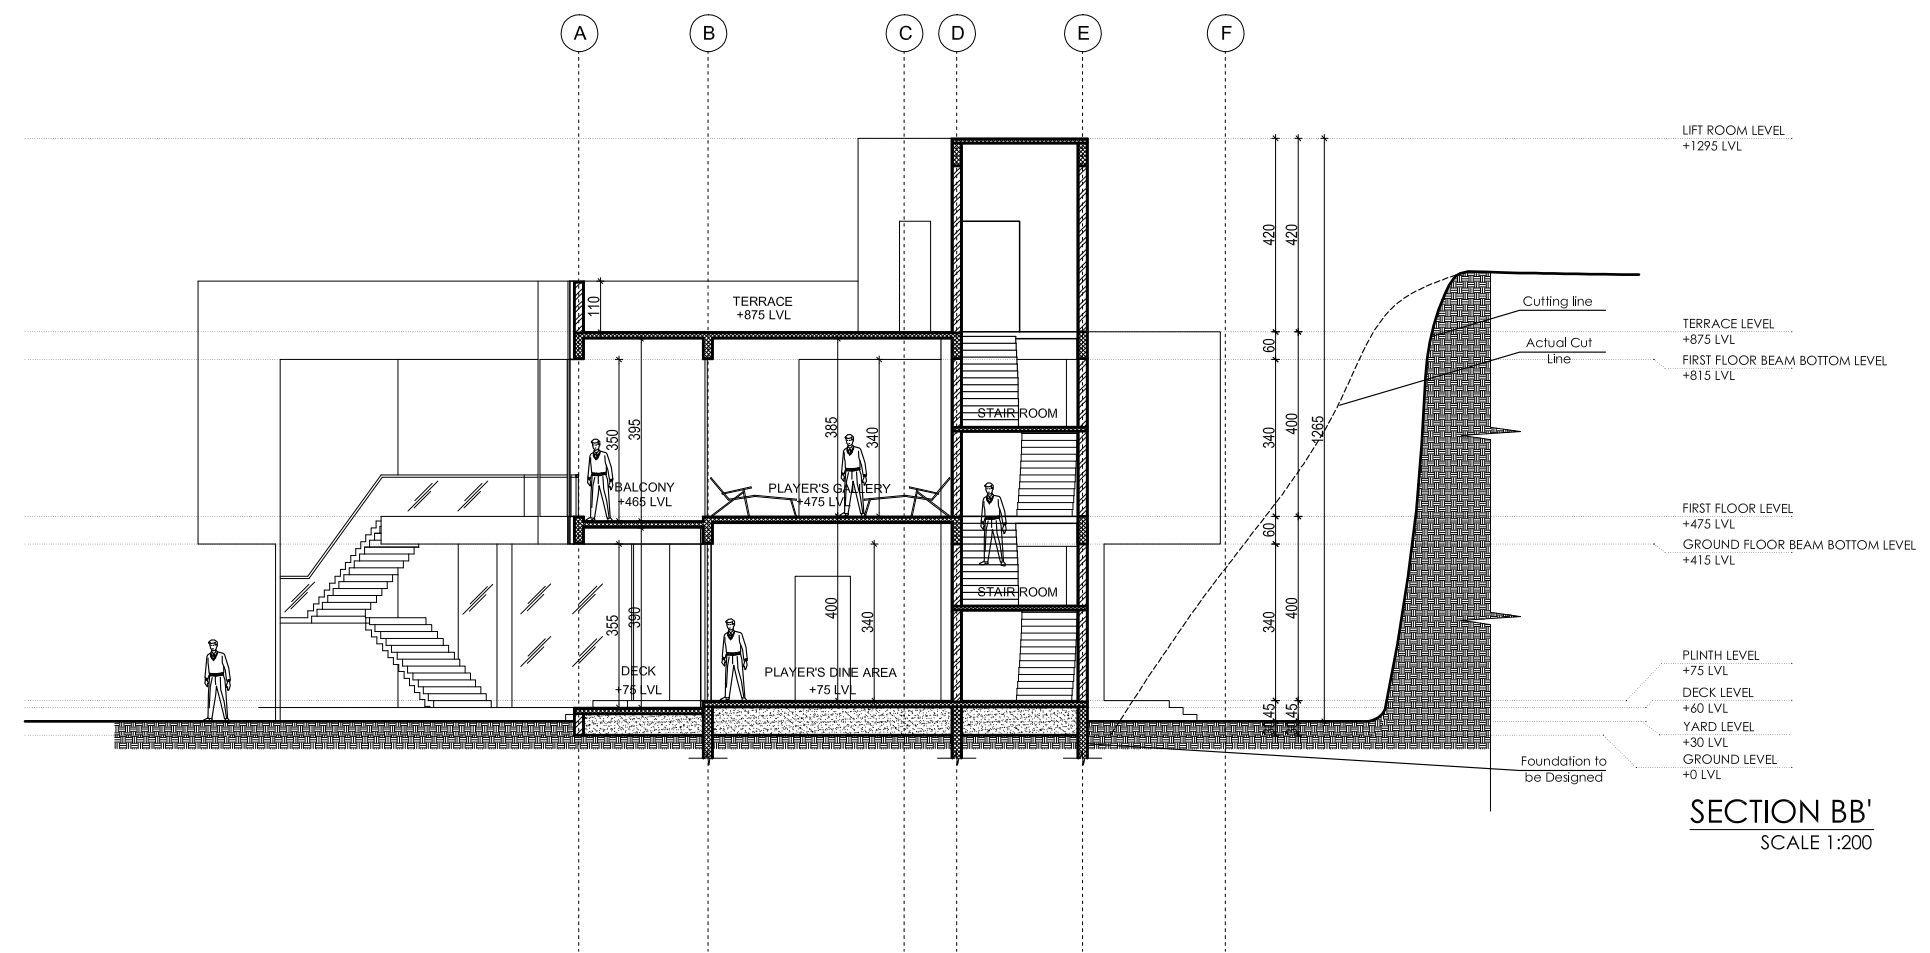

SECTION AA'
SCALE 1:200

SECTION BB'
SCALE 1:200

SECTION CC'
SCALE 1:150

FOR TENDER PURPOSE ONLY

SHIBU ABOOSALI ARCHITECTS ARCHITECTS ENGINEERS INTERIOR DESIGNERS		KCA CRICKET STADIUM, MANGALAPURAM							
First Floor, No.7, C-Street, Jawahar Nagar, Kaudiar PO, Trivandrum-695003 Tel: +91 471 2315584, Mobile: +91 9846175656, E: sa.architects@gmail.com www.saarchitects.org		JOB TITLE		DRAWING TITLE					
		SCALE 1:150		DRAWN ANOOP		DWG NO. SAA/21KCA/AD-04			
		DATE 03-09-2021		CHECKED SA		REV 04			
				SHEET SIZE A2		04 OF 05			