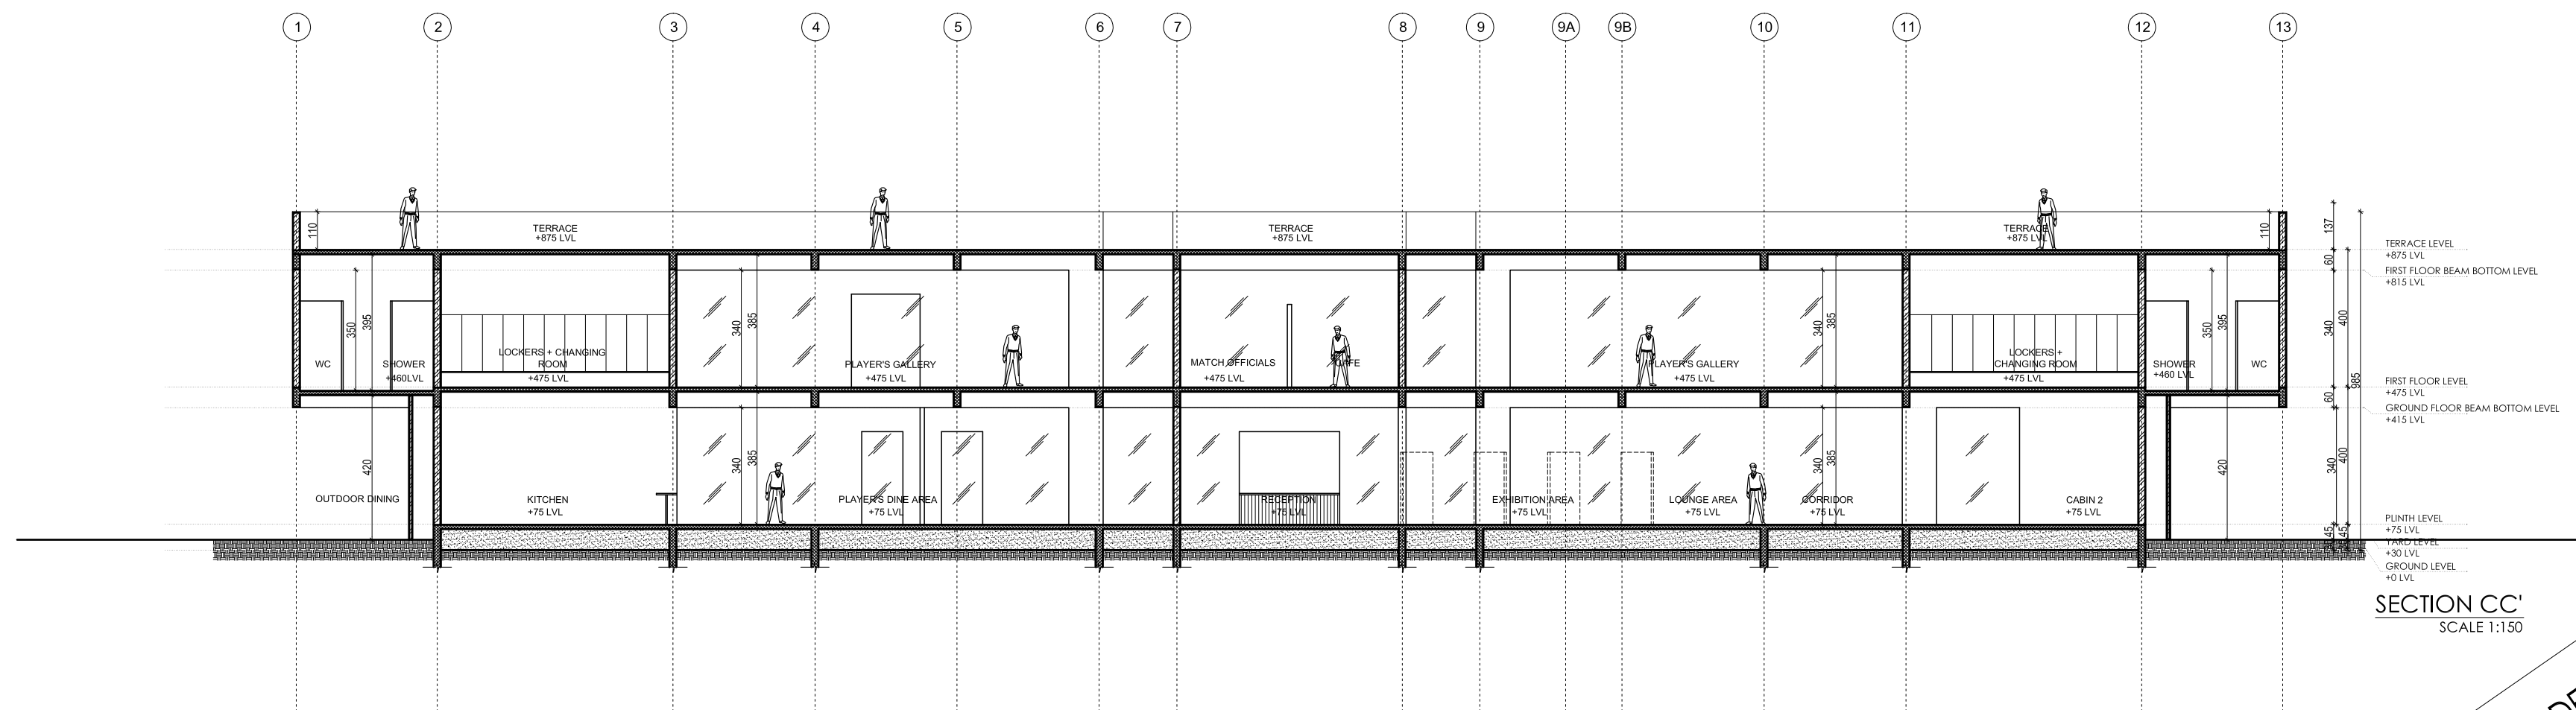

SECTION AA'
SCALE 1:200

SECTION BB'
SCALE 1:200

SECTION CC'
SCALE 1:150

FOR TENDER PURPOSE ONLY

SHIBU ABOOSALI ARCHITECTS ARCHITECTS ENGINEERS INTERIOR DESIGNERS		KCA CRICKET STADIUM, MANGALAPURAM							
First Floor, No.7, C-Street, Jawahar Nagar, Kaudiar PO, Trivandrum-695003 Tel: +91 471 2315584, Mobile: +91 9846175656, E: sa.architects@gmail.com www.saarchitects.org		JOB TITLE		DRAWING TITLE					
		SCALE 1:150		DRAWN ANOOP		DWG NO. SAA/21KCA/AD-04			
		DATE 03-09-2021		CHECKED SA		REV 04			
				SHEET SIZE A2		04 OF 05			